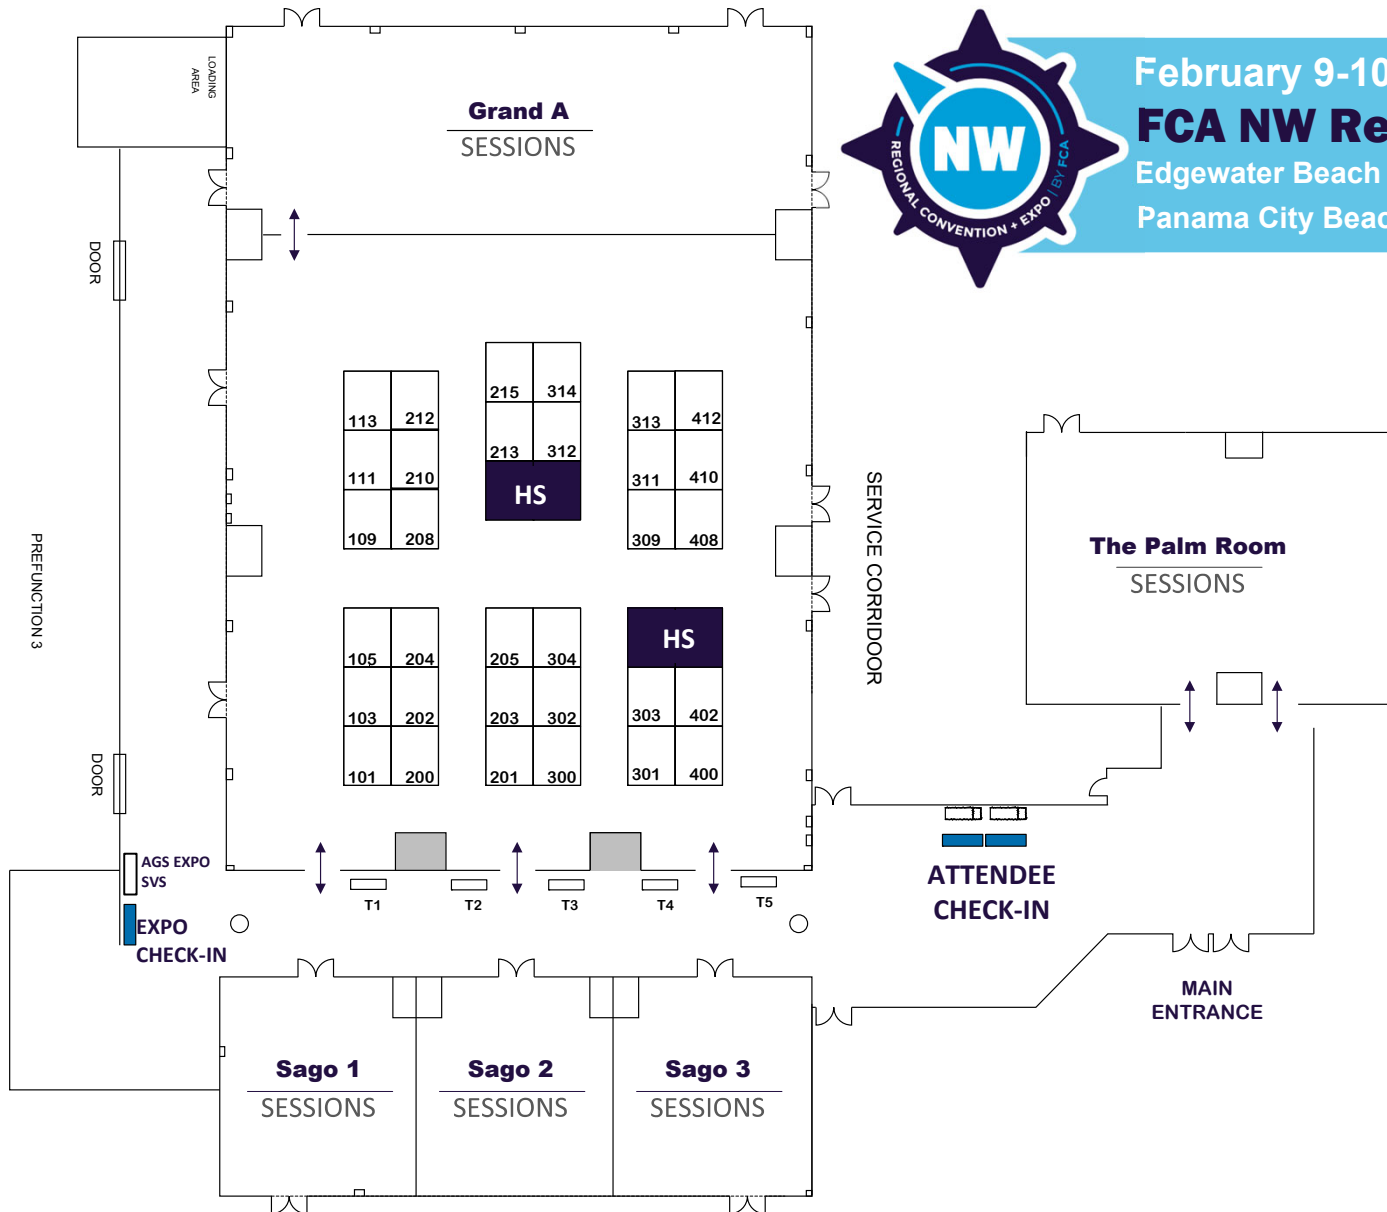

February 9-10, 2024 | 2-day Expo
FCA NW Regional Convention
 Edgewater Beach & Golf Resort Conference Center
 Panama City Beach, FL

EXPO HOURS

Friday, Feb 9
 9:40am to 5:30pm

Saturday, Feb 10
 9am to 5:30pm

**No Expo on Sunday

40 = 8x10 booths
 5 = 6x2 table-tops
 45 total